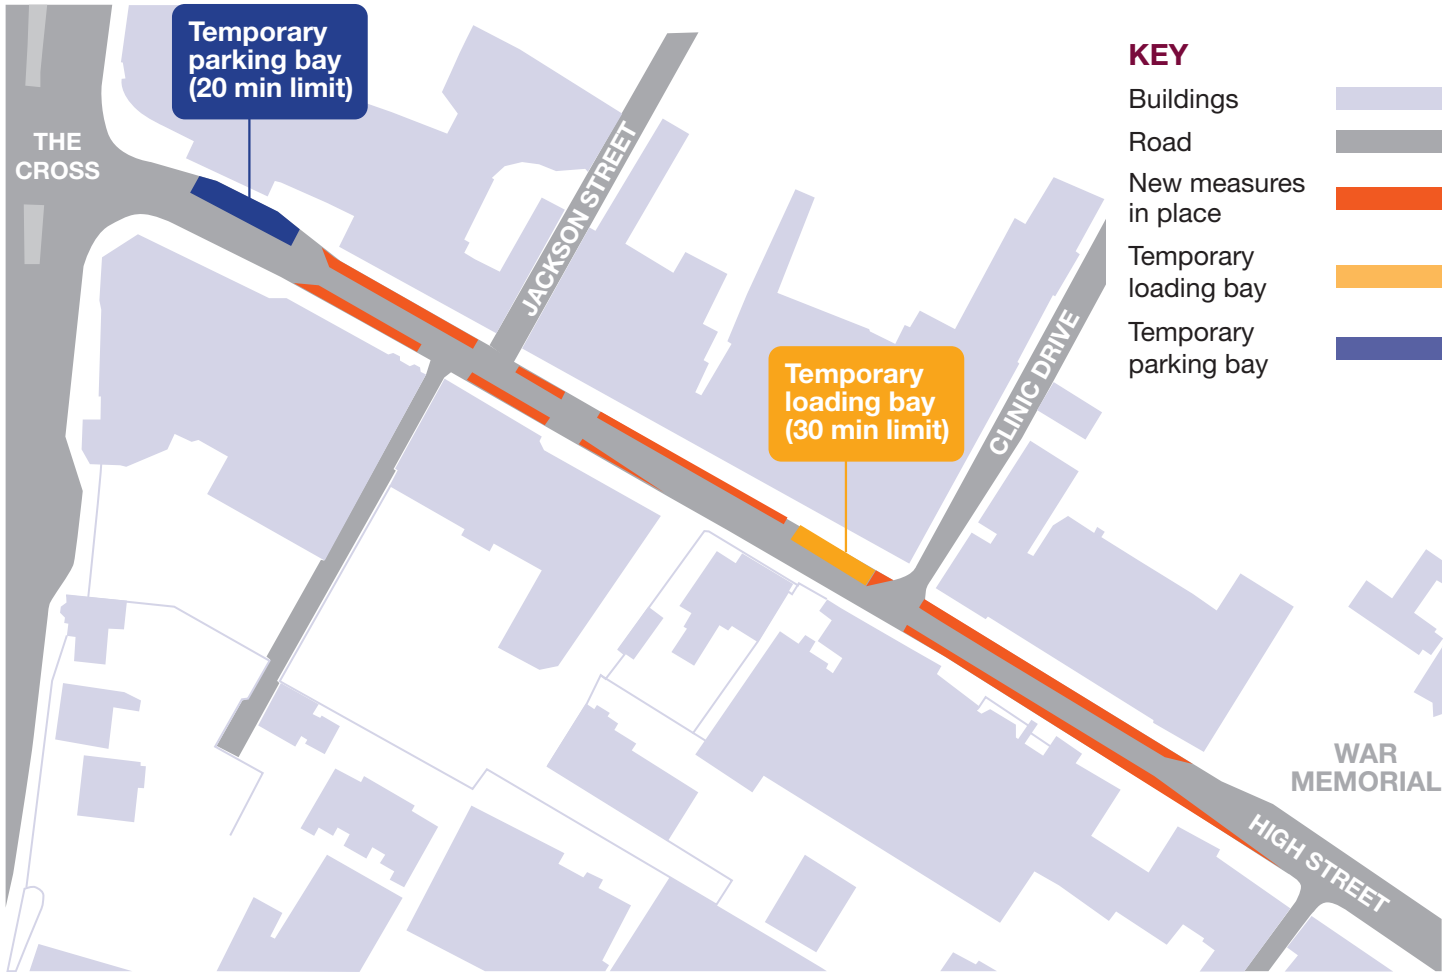

Staysafe

when working and shopping in town centres

Lye town centre

COVID-19

Pedestrian social distancing measures

Working together to keep everyone safe

European Union
European Regional
Development Fund

Dudley
Metropolitan Borough Council